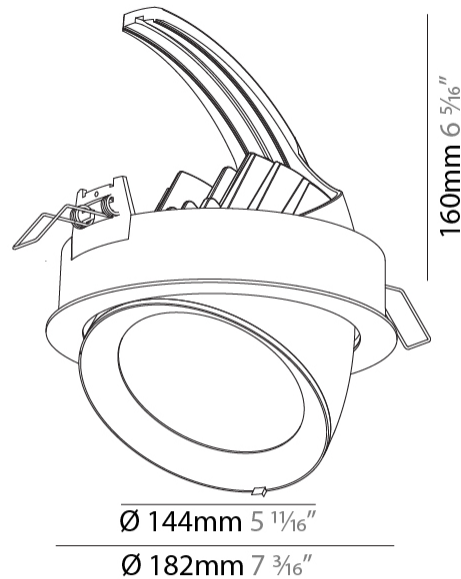

GENERAL

Series: Mechaniq Round Efficiency
 Brand: Prolicht
 Division: Architectural
 Mounting Type: Recessed
 Mounting Location: Ceiling
 Subcategory: Downlight

PHYSICAL

Shape: Round
 Diameter (mm): 182
 Diameter (in): 7 3/16
 Height (mm): 160
 Height (in): 6 3/16
 Min. Recessing Depth (mm): 180
 Min. Recessing Depth (in): 7 1/16
 Light Distribution: Adjustable / Downlight
 Weight (kg): 1.198
 Weight (lbs): 2.64
 Fixture Finish: SSR / BKV / CWI / CRY / HAB / LAG / UFT / ITA / RUA / RUR / MIC / FTG / MYG / TWT / LOD / PUS / FRO / FUP / KIA / POP / BLS / SPG / MEY / GOH / GUM / CHC / COM / ABZ / JAG / OBR / MOS / ROR
 Fixture Material: Aluminum Die Cast
 Cut-out Measurements: 177mm / 6 15/16"

LED

Number of LEDs: 1
 Color Temperature (°K): 2700 / 3000 / 3500 / 4000
 Max. Delivered Lumen (lm): 1440 / 1490 / 1568 / 1600
 CRI: >90 CRI
 Lamp Life (hrs): 50000

OPTICAL

Reflector°: 8
 Adjustability: Rotational 355°; Tilt 45°

RATINGS AND CERTIFICATIONS

Certified By: Certified for North American Standards
 IP rating: IP20

177mm 6 15/16"	180mm 7 1/16"	10 15mm 3/8" 9/16"	45°	355°		
A						

MECHANIQ ROUND EFFICIENCY RECESSED

A35073-

GENERAL

Series: Mechaniq Round Efficiency
 Brand: Prolicht
 Division: Architectural
 Mounting Type: Recessed
 Mounting Location: Ceiling
 Subcategory: Downlight

PHYSICAL

Shape: Round
 Diameter (mm): 182
 Diameter (in): 7 3/16
 Height (mm): 160
 Height (in): 6 5/16
 Min. Recessing Depth (mm): 180
 Min. Recessing Depth (in): 7 1/16
 Weight (kg): 1.198
 Weight (lbs): 2.64