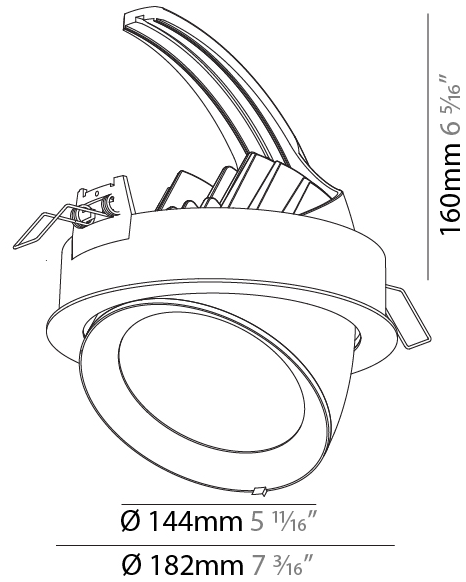

GENERAL

Series: Mechaniq Round Efficiency
Brand: Prolicht
Division: Architectural
Mounting Type: Recessed
Mounting Location: Ceiling
Subcategory: Downlight

PHYSICAL

Shape: Round
Diameter (mm): 182
Diameter (in): 7 3/16
Height (mm): 160
Height (in): 6 5/16
Min. Recessing Depth (mm): 180
Min. Recessing Depth (in): 7 1/16
Weight (kg): 1.198
Weight (lbs): 2.64

Fixture Finish: SSR / BKV / CWI / CRY / HAB / LAG / UFT / ITA / RUA / RUR / MIC / FTG / MYG / TWT / LOD / PUS / FRO / FUP / KIA / POP / BLS / SPG / MEY / GOH / GUM / CHC / COM / ABZ / JAG / OBR / MOS / ROR

Fixture Material: Aluminum Die Cast
Cut-out Measurements: 177mm / 6 15/16"

ELECTRICAL

Lamp Type: LED (Zhaga Standard)
Total Output Wattage (W): 26
Dimming: Tri-Mode (Non-Dimming and Phase Dimming (120Vac only) and 0-10V Dimming)
Driver Included: No
Driver Location: Recessed Housing
Driver Type: Constant Current - Universal
Housing: See components
Input Voltage (V): 120 - 277
Constant Current (MA): 700

LED

Number of LEDs: 1
Color Temperature (°K): 2700 / 3000 / 3500 / 4000
Max. Delivered Lumen (lm): 2800 / 2870 / 3019 / 3080
CRI: >90 CRI
Lamp Life (hrs): 50000

OPTICAL

Reflector: 12 / 24 / 40
Adjustability: Rotational 355°; Tilt 45°

RATINGS AND CERTIFICATIONS

Certified By: Certified for North American Standards
IP rating: IP20

177mm 6 15/16"	180mm 7 1/16"	10 | 15mm 3/8" | 9/16"	45°	355°		
A